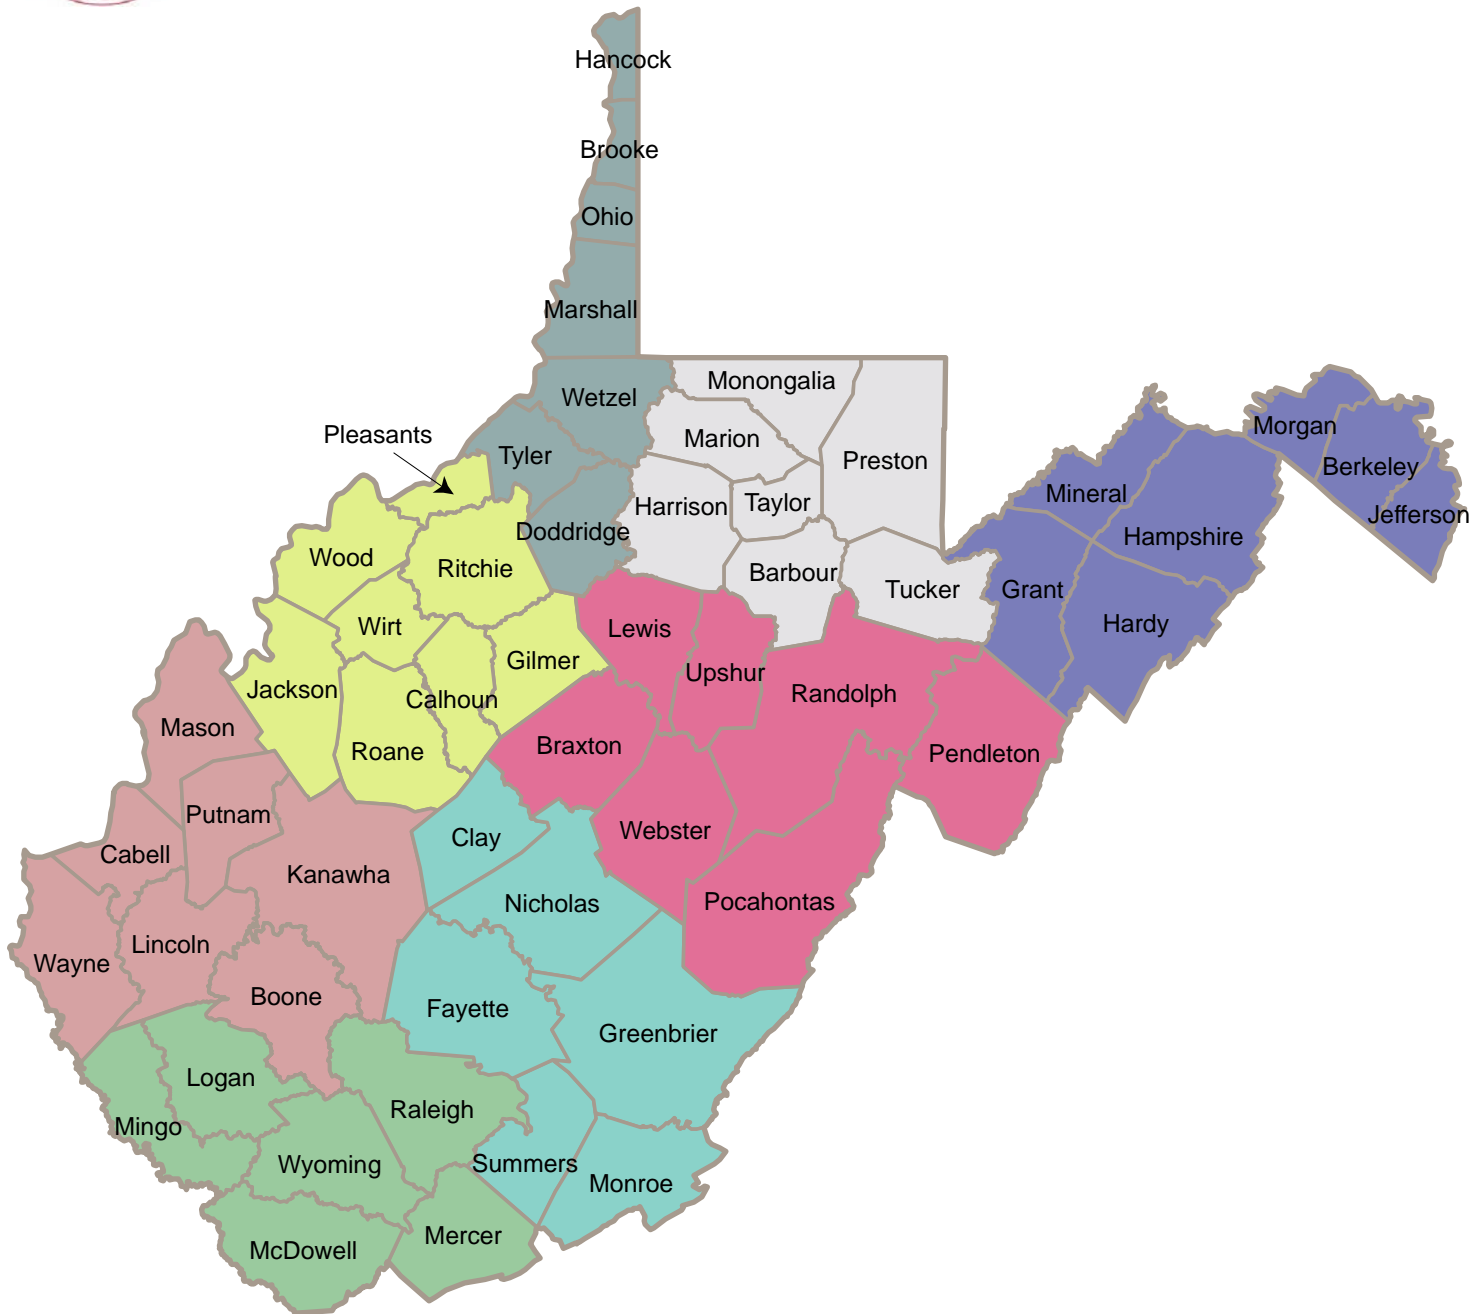

Mountain State Horse and Mule Council West Virginia County Regions

Northern Region

Hancock, Brooke, Ohio, Marshall, Wetzel, Tyler, Doddridge

Northwest Region

Pleasants, Ritchie, Gilmer, Wood, Wirt, Calhoun, Jackson, Roane

Western Region

Mason, Putnam, Kanawha, Cabell, Lincoln, Boone, Wayne

Southern Region

Logan, Mingo, Wyoming, McDowell, Raleigh, Mercer

Southeast Region

Clay, Nicholas, Greenbrier, Fayette, Summers, Monroe

Central Region

Lewis, Upshur, Randolph, Pendleton, Braxton, Webster, Pocahontas

Eastern Region

Jefferson, Berkeley, Morgan, Hampshire, Hardy, Grant, Mineral

Northeast Region

Monongalia, Preston, Marion, Taylor, Harrison, Barbour, Tucker